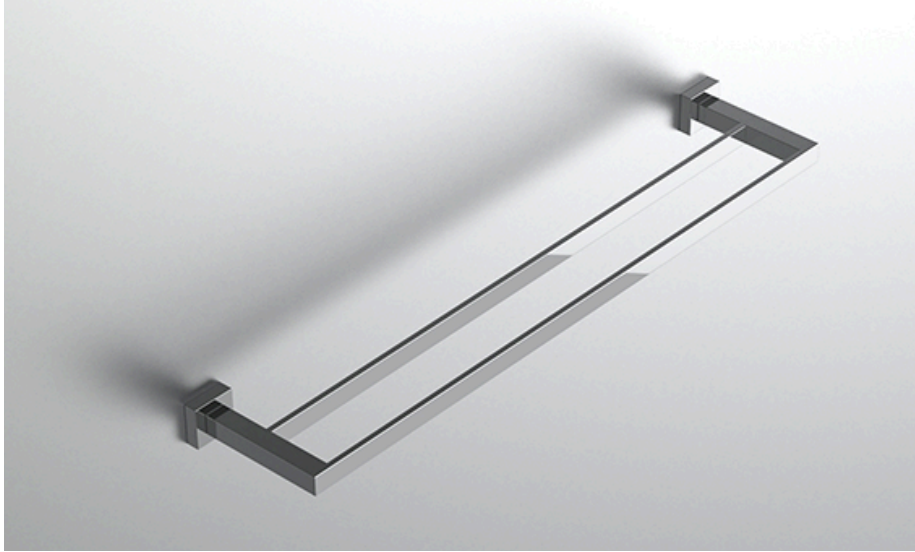

neelnox

LET
THERE
BE **DESIGN.**

FEATURES

- Premium 304 Grade Stainless Steel
- Solid Mount Construction
- Concealed Installation Hardware
- State of the art wall anchors included for installation on Dry wall or Tile

COLLECTION ICONIC

TOWEL BAR

Model	Product	Finishes Available
ICN-TWB24-D	Towel Bar	Multiple finishes available. Over 23 finishes to choose from.

FINISHES			
	Polished (-P)	Antique Copper (-ACOP)	Polished Gold (-PGLD)
	Brushed (-B)	Polished Brass (-PBRS)	Brushed Copper (-BCOP)
	Brushed Gold (-BGLD)	Matte White (-WHT)	Brushed Rose Gold (-BRGD)
	Matte Black (-BLK)	Brushed Modern Bronze (-BMBRZ)	Brushed Black (-BRBLK)
	Oil Rubbed Bronze (-ORB)	Glossy White (-GWHT)	Polished Black (-PBLK)
	Brushed Brass (-BBRS)	Polished Rose Gold (-PRGD)	Antique Nickel (-ANKL)
	Brushed Bronze (-BBRZ)	Unlacquered Brass (-UBRS)	Black Nickel (-NKBL)
	Antique Brass (-ABRS)	Polished Nickel (-PNKL)	