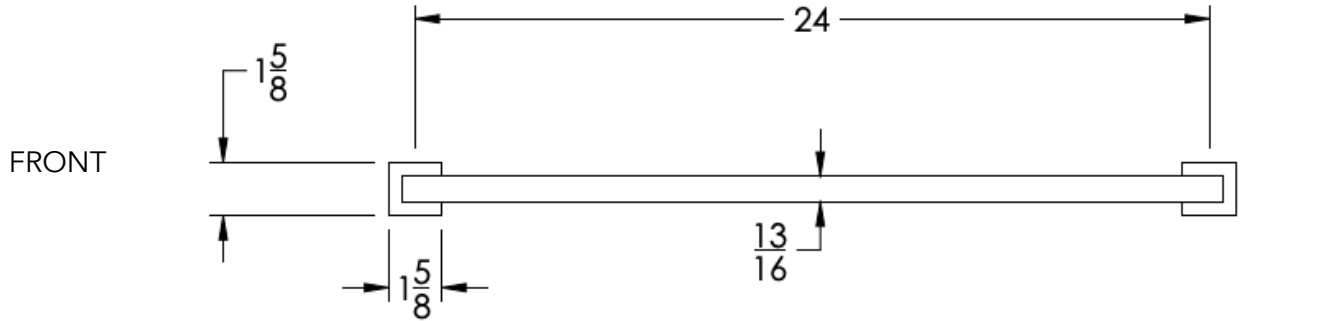

neelnox

LET
THERE
BE **DESIGN.**

FEATURES

- Premium 304 Grade Stainless Steel
- Solid Mount Construction
- Concealed Installation Hardware
- State of the art wall anchors included for installation on Dry wall or Tile

COLLECTION ICONIC

TOWEL BAR

Model	Product	Finishes Available
ICN-TWB24-D	Towel Bar	Multiple finishes available. Over 23 finishes to choose from.

FINISHES			
	Polished (-P)	Antique Copper (-ACOP)	Polished Gold (-PGLD)
	Brushed (-B)	Polished Brass (-PBRS)	Brushed Copper (-BCOP)
	Brushed Gold (-BGLD)	Matte White (-WHT)	Brushed Rose Gold (-BRGD)
	Matte Black (-BLK)	Brushed Modern Bronze (-BMBRZ)	Brushed Black (-BRBLK)
	Oil Rubbed Bronze (-ORB)	Glossy White (-GWHT)	Polished Black (-PBLK)
	Brushed Brass (-BBRS)	Polished Rose Gold (-PRGD)	Antique Nickel (-ANKL)
	Brushed Bronze (-BBRZ)	Unlacquered Brass (-UBRS)	Black Nickel (-NKBL)
	Antique Brass (-ABRS)	Polished Nickel (-PNKL)	

Dimension in inches

NOTE: Dimensions subject to change without notice.