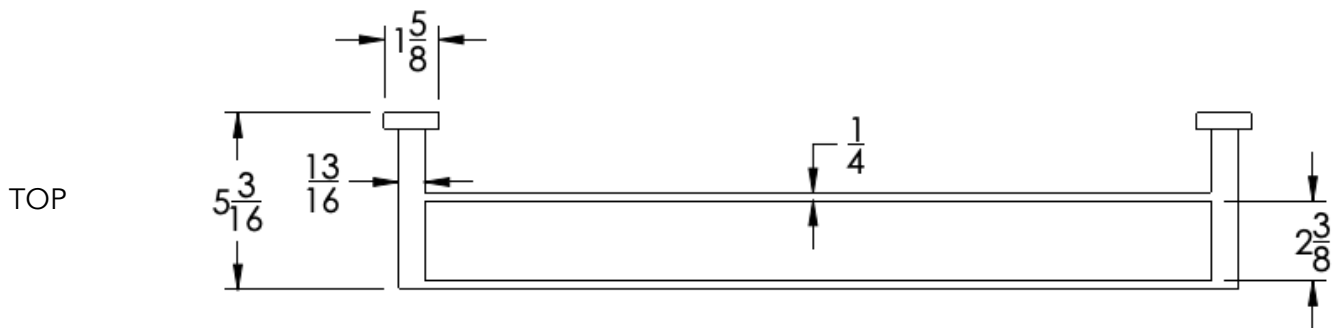

neelnox

LET
THERE
BE **DESIGN.**

FEATURES

- Premium 304 Grade Stainless Steel
- Solid Mount Construction
- Concealed Installation Hardware
- State of the art wall anchors included for installation on Dry wall or Tile

COLLECTION ICONIC

TOWEL BAR

Model	Product	Finishes Available
ICN-TWB24-D	Towel Bar	Multiple finishes available. Over 23 finishes to choose from.

FINISHES			
	Polished (-P)	Antique Copper (-ACOP)	Polished Gold (-PGLD)
	Brushed (-B)	Polished Brass (-PBRS)	Brushed Copper (-BCOP)
	Brushed Gold (-BGLD)	Matte White (-WHT)	Brushed Rose Gold (-BRGD)
	Matte Black (-BLK)	Brushed Modern Bronze (-BMBRZ)	Brushed Black (-BRBLK)
	Oil Rubbed Bronze (-ORB)	Glossy White (-GWHT)	Polished Black (-PBLK)
	Brushed Brass (-BBRS)	Polished Rose Gold (-PRGD)	Antique Nickel (-ANKL)
	Brushed Bronze (-BBRZ)	Unlacquered Brass (-UBRS)	Black Nickel (-NKBL)
	Antique Brass (-ABRS)	Polished Nickel (-PNKL)	

Dimension in inches

NOTE: Dimensions subject to change without notice.